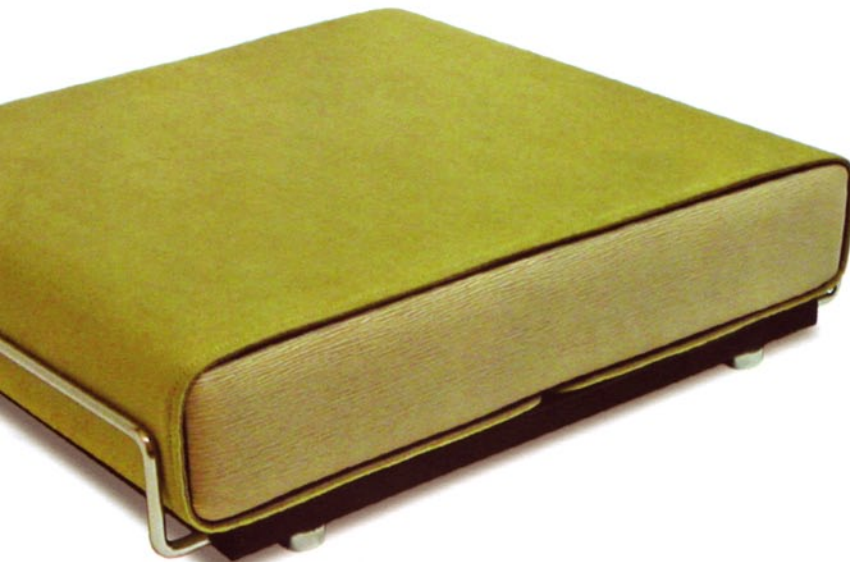

**The Scoop.** These über-cool bowls from Wetroz's "metro" line are a necessary addition to any modern household. [wetroz.com](http://wetroz.com)

**Yum Bowl.** This simple white bowl designed by Karim Rashad is perfect with its clean lines and smooth white surface. [cheengoo.com](http://cheengoo.com)

**Bar None.** From Germany's Katter Furniture come these sleek modern feeders. Beautifully constructed of wood from sustainable, farmed forests, the stylish "dogBar" dining platform is the perfect addition to the home of those with good taste and environmental consciousness. [katter.de](http://katter.de)

# Doggie Décor

**You Say You Want a Revolution.** This bed is obviously made for a cool cat—I mean dog. Improve your pad with this well-designed bed for your pup. [startrevolution.com](http://startrevolution.com)